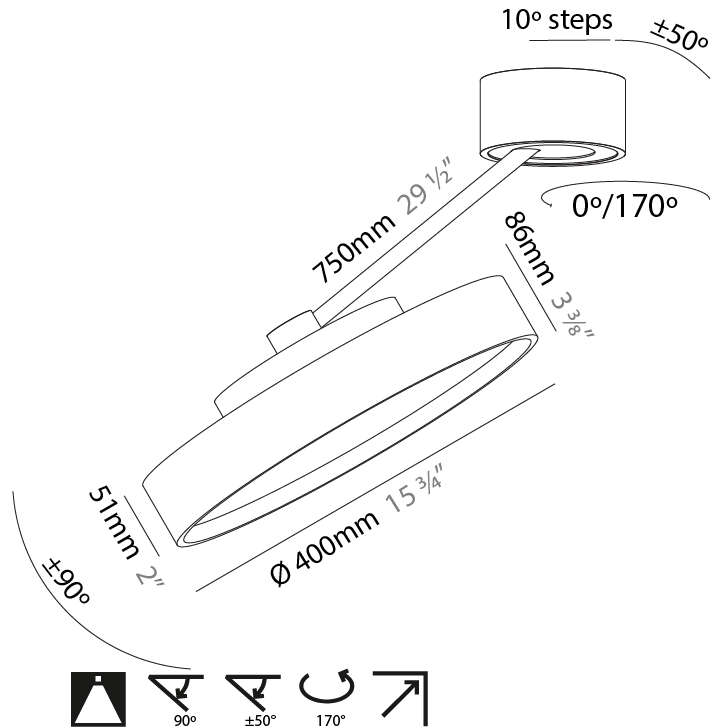

GENERAL

Series: Sign Diva Dancer
Subseries: Sign Diva Dancer Korona
Brand: Prolicht
Division: Architectural
Mounting Type: Suspension
Mounting Location: Ceiling
Subcategory: Pendant

PHYSICAL

Shape: Round
Diameter (mm): 400
Diameter (in): 15 3/4
Height (mm): 870
Depth (mm): 86
Height (in): 34 1/4
Depth (in): 3 3/8
Light Distribution: Adjustable / Direct
Weight (kg): 3.5
Weight (lbs): 7.716
Diffuser: PMMA - Opal / Micro-Prism / Sparkling Secret / Vintage Industrial
Fixture Finish: SSR / BKV / CWI / CRY / HAB / UFT / ITA / RUA / FTG / MYG / LOD / PUS / FRO / FUP / KIA / POP / BLS / SPG / MEY / GOH / GUM / CHC / COM / ABZ / JAG / OBR / MOS / ROR
Fixture Material: Extruded Aluminum / Steel

ELECTRICAL

Lamp Type: LED (Zhaga Standard)
Input Wattage (W): 17.9
Total Output Wattage (W): 16
Dimming: Tri-Mode (Non-Dimming and Phase Dimming (120Vac only) and 0-10V Dimming)
Driver Included: Yes
Driver Location: Integrated
Driver Type: Constant Current - Universal
Driver Class: Class 2
Input Voltage (V): 120 - 277
Constant Current (MA): 500

LED

Color Temperature (*K): 2700 / 3000 / 3500 / 4000
Max. Delivered Lumen (lm): 1870 / 2340 / 2372 / 2420
CRI: >90 CRI
Lamp Life (hrs): 50000

OPTICAL

Adjustability: Rotational Canopy 170°; Tilting Canopy ±50°; Tilting Head ±90°

RATINGS AND CERTIFICATIONS

Certified By: Certified for North American Standards
IP rating: IP20